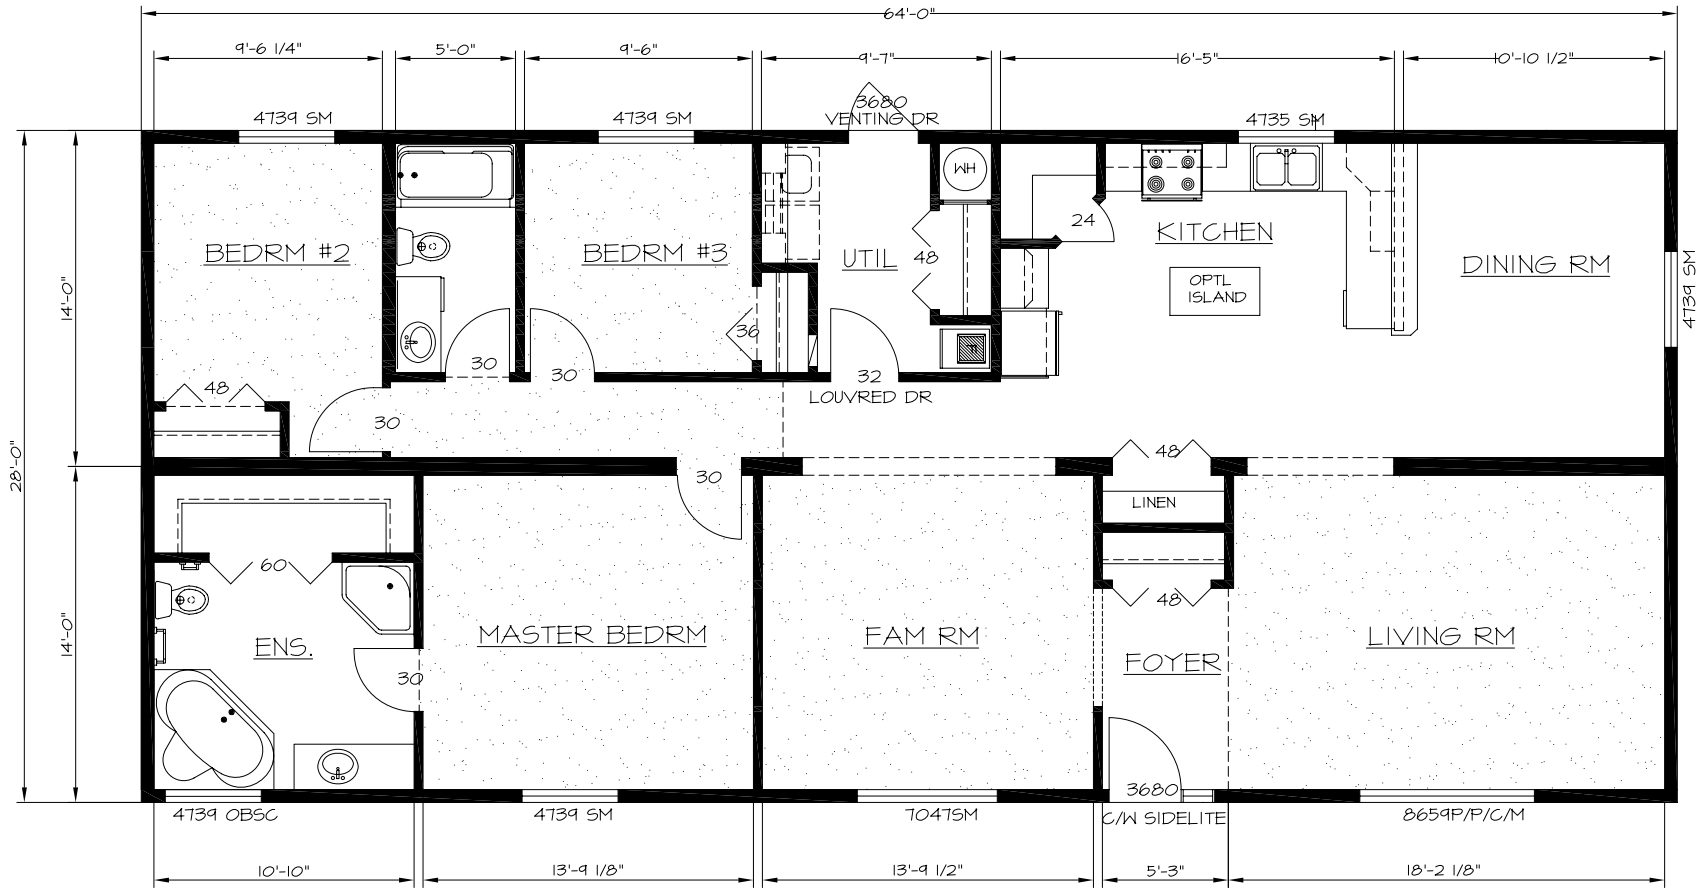

*Distinctive Living*

	SPEC. RES2 P.O. BOX 4580 BARRETT, AR, TN 37144 PHONE: (603) 305-0505 FAX: (603) 305-0506	MODEL INFO: <b>COUNTY SERIES</b> BH1-SH-90005D5C 28' X 64' 1792 SQ. FT. 06/06/2007 01-06062007
	<p>Barilana HOMES</p>	